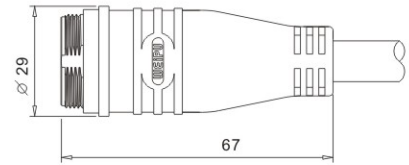

● IP68 Threaded coupling

★ Each side can be male or female contact

Material and spec

Product model	Connector	Overmolded Cable Assemblies
Coupling	Threaded coupling	Threaded coupling
Shell material	Nylon66, fire resistance : V-0	PC、PVC,fire resistance:V-0;Anodizing Aluminium Proess
Insert material	PPS max temperature 260 °C	PPS max temperature 260 °C
Contact material	Brass with gold plating	Brass with gold plating
Termination	SP13:solder, SP17:solder, SP21:solder / screw	
Cable outer diameter range	SP13 I: 4-6.5mm SP13 II: 5-8mm SP17 : 6-10mm SP21 I: 4.5-7mm SP21 II: 7-12mm	
IP rating	IP68	IP68
Mating cycle	>500	>500
Temperature range	-25°C ~ +85°C	-20°C ~ +85°C
Insulation resistance MΩ	2000	2000

**Overmolded Cable Assemblies: SP21 Series IP68**

**Single ended plug assembly**

Mate with SP2111,SP2112,  
SP2113,SP2115

SP2114 / P— SP2114 / S—

Number of contact: 2. 3. 4. 5. 5B.5C.7. 9.12

**Single ended in-line receptacle assembly**

Mate with SP2110,SP2114

SP2115 / P— SP2115 / S—

Double ended extension assembly  
-plug & receptacle

Double ended plug assembly  
-plug & plug

Double ended in-line receptacle assembly  
-receptacle & receptacle

**Contact arrangement and spec**

Number of contact	2	3	4	5	5B	5C	7	9	12
Male contact face view									
Rated current (A)	20A	20A	20A	20A	4A. 20A	12A	12A	4A	4A
Contact diameter	∅ 3X2	∅ 3X3	∅ 3X4	∅ 3X5	∅ 1X3 ∅ 3X2	∅ 2X5	∅ 2X7	∅ 1X9	∅ 1X12
Rated voltage (AC.V)	500V	500V	500V	500V	500V	500V	500V	500V	400V
Test voltage(AC.V) 1 min	1500V	1500V	1500V	1500V	1500V	1500V	1500V	1500V	1200V
Contact resistance mΩ	1	1	1	1	5.1	2.5	2.5	5	5
Wire size mm <sup>2</sup> /AWG	≤ 2.5	≤ 2.5	≤ 2.5	≤ 2.5	≤ 0.5 ≤ 2.5	≤ 1.5	≤ 1.5	≤ 0.5	≤ 0.5
Cable Color	1- black 2- white	3- red	4- yellow 5- green	6- brown 7- blue	8- orange 9- purple	10- grey 11- pink	12- light green		