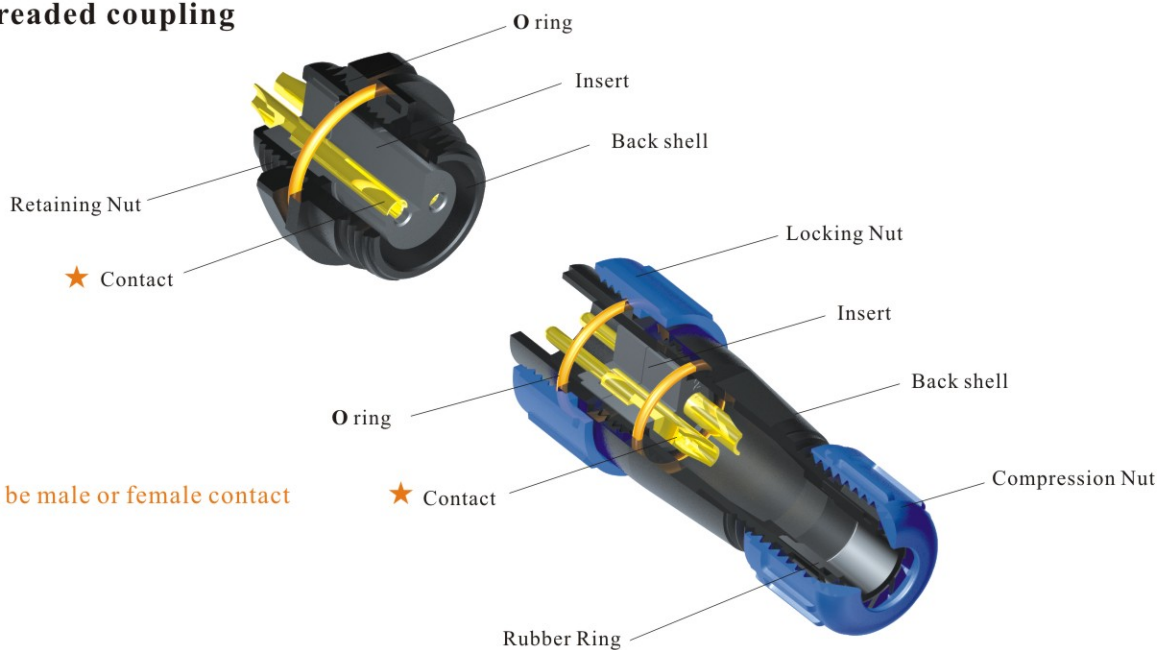

● IP68 Threaded coupling

★ Each side can be male or female contact

Material and spec

Product model	Connector	Overmolded Cable Assemblies
Coupling	Threaded coupling	Threaded coupling
Shell material	Nylon66, fire resistance : V-0	PC、PVC,fire resistance:V-0;Anodizing Aluminium Proess
Insert material	PPS max temperature 260 °C	PPS max temperature 260 °C
Contact material	Brass with gold plating	Brass with gold plating
Termination	SP13:solder, SP17:solder, SP21:solder / screw	
Cable outer diameter range	SP13 I: 4-6.5mm SP13 II: 5-8mm SP17 : 6-10mm SP21 I: 4.5-7mm SP21 II: 7-12mm	
IP rating	IP68	IP68
Mating cycle	>500	>500
Temperature range	-25°C ~ +85°C	-20°C ~ +85°C
Insulation resistance MΩ	2000	2000

**Overmolded Cable Assemblies: SP21 Series IP68**

**Single ended plug assembly**

Mate with SP2111,SP2112,  
SP2113,SP2115

SP2114 / P— SP2114 / S—

Number of contact: 2. 3. 4. 5. 5B.5C.7. 9.12

**Single ended in-line receptacle assembly**

Mate with SP2110,SP2114

SP2115 / P— SP2115 / S—

Double ended extension assembly  
-plug & receptacle

Double ended plug assembly  
-plug & plug

Double ended in-line receptacle assembly  
-receptacle & receptacle

**Contact arrangement and spec**

Number of contact	2	3	4	5	5B	5C	7	9	12
Male contact face view									
Rated current (A)	20A	20A	20A	20A	4A. 20A	12A	12A	4A	4A
Contact diameter	∅ 3X2	∅ 3X3	∅ 3X4	∅ 3X5	∅ 1X3 ∅ 3X2	∅ 2X5	∅ 2X7	∅ 1X9	∅ 1X12
Rated voltage (AC.V)	500V	500V	500V	500V	500V	500V	500V	500V	400V
Test voltage(AC.V) 1 min	1500V	1500V	1500V	1500V	1500V	1500V	1500V	1500V	1200V
Contact resistance mΩ	1	1	1	1	5.1	2.5	2.5	5	5
Wire size mm <sup>2</sup> /AWG	≤ 2.5	≤ 2.5	≤ 2.5	≤ 2.5	≤ 0.5 ≤ 2.5	≤ 1.5	≤ 1.5	≤ 0.5	≤ 0.5
Cable Color	1- black 2- white	3- red	4- yellow 5- green	6- brown 7- blue	8- orange 9- purple	10- grey 11- pink	12- light green		