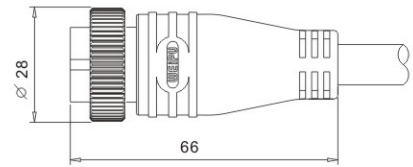

● IP68 Threaded coupling

★ Each side can be male or female contact

Material and spec

Product model	Connector	Overmolded Cable Assemblies
Coupling	Threaded coupling	Threaded coupling
Shell material	Nylon66, fire resistance : V-0	PC、PVC,fire resistance:V-0;Anodizing Aluminium Proess
Insert material	PPS max temperature 260 °C	PPS max temperature 260 °C
Contact material	Brass with gold plating	Brass with gold plating
Termination	SP13:solder, SP17:solder, SP21:solder / screw	
Cable outer diameter range	SP13 I: 4-6.5mm SP13 II: 5-8mm SP17 : 6-10mm SP21 I: 4.5-7mm SP21 II: 7-12mm	
IP rating	IP68	IP68
Mating cycle	>500	>500
Temperature range	-25°C ~ +85°C	-20°C ~ +85°C
Insulation resistance MΩ	2000	2000

**Overmolded Cable Assemblies: SP21 Series IP68**

**Single ended plug assembly**

Mate with SP2111,SP2112,  
SP2113,SP2115

SP2114 / P— SP2114 / S—

Number of contact: 2. 3. 4. 5. 5B.5C.7. 9.12

**Single ended in-line receptacle assembly**

Mate with SP2110,SP2114

SP2115 / P— SP2115 / S—

Double ended extension assembly  
-plug & receptacle

Double ended plug assembly  
-plug & plug

Double ended in-line receptacle assembly  
-receptacle & receptacle

**Contact arrangement and spec**

Number of contact	2	3	4	5	5B	5C	7	9	12
Male contact face view									
Rated current (A)	20A	20A	20A	20A	4A. 20A	12A	12A	4A	4A
Contact diameter	∅ 3X2	∅ 3X3	∅ 3X4	∅ 3X5	∅ 1X3 ∅ 3X2	∅ 2X5	∅ 2X7	∅ 1X9	∅ 1X12
Rated voltage (AC.V)	500V	500V	500V	500V	500V	500V	500V	500V	400V
Test voltage(AC.V) 1 min	1500V	1500V	1500V	1500V	1500V	1500V	1500V	1500V	1200V
Contact resistance mΩ	1	1	1	1	5.1	2.5	2.5	5	5
Wire size mm <sup>2</sup> /AWG	≤ 2.5	≤ 2.5	≤ 2.5	≤ 2.5	≤ 0.5 ≤ 2.5	≤ 1.5	≤ 1.5	≤ 0.5	≤ 0.5
Cable Color	1- black 2- white	3- red	4- yellow 5- green	6- brown 7- blue	8- orange 9- purple	10- grey 11- pink	12- light green		